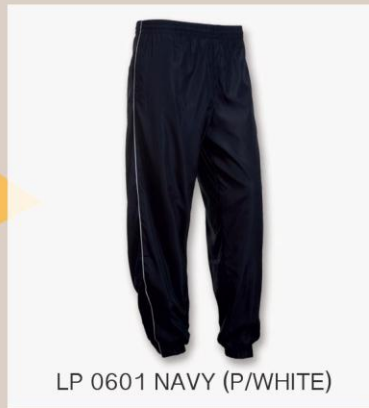

65% POLYESTER

35% COTTON

SIZES: XS-3XL

WEIGHT: 250G/M²

NEW ARRIVAL -

SS10
UNISEX

SS 1002 BLACK

SS 1005 RED

SS 1008 ROYAL

SS 1009 ASH GREY

LP05 LONG PANTS

100% POLYESTER SIZES: S-XL WEIGHT: 125G/M²

LP 0502 BLACK

LP06 LONG PANTS

HIGH DENSITY SIZES: S-XL WEIGHT: 125G/M²

LP 0601 NAVY (P/WHITE)

LP 0602 BLACK (P/MAROON)

NEW ARRIVAL -

SP01 UNISEX

100% POLYESTER SIZES: S-3XL WEIGHT: 140G/M²

SP 0102 BLACK (P/WHITE)

SP 0108 ROYAL (P/WHITE)

SP 0113 LIME GREEN (P/BLACK)