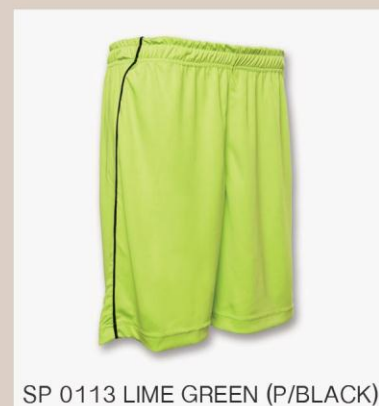

65% POLYESTER

35% COTTON

SIZES: XS-3XL

WEIGHT: 250G/M²

NEW ARRIVAL -

SS10
UNISEX

SS 1002 BLACK

SS 1005 RED

SS 1008 ROYAL

SS 1009 ASH GREY

LP05 LONG PANTS

100% POLYESTER SIZES: S-XL WEIGHT: 125G/M²

LP 0502 BLACK

LP06 LONG PANTS

HIGH DENSITY SIZES: S-XL WEIGHT: 125G/M²

LP 0601 NAVY (P/WHITE)

LP 0602 BLACK (P/MAROON)

NEW ARRIVAL -

SP01 UNISEX

100% POLYESTER SIZES: S-3XL WEIGHT: 140G/M²

SP 0102 BLACK (P/WHITE)

SP 0108 ROYAL (P/WHITE)

SP 0113 LIME GREEN (P/BLACK)