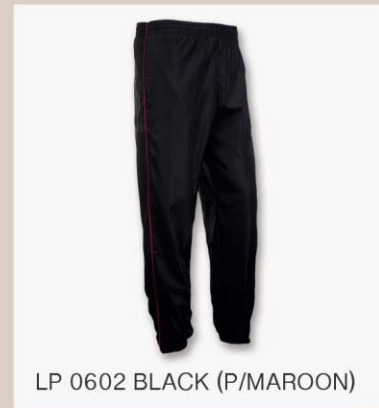

65% POLYESTER

35% COTTON

SIZES: XS-3XL

WEIGHT: 250G/M²

NEW ARRIVAL -

SS10
UNISEX

SS 1002 BLACK

SS 1005 RED

SS 1008 ROYAL

SS 1009 ASH GREY

LP05 LONG PANTS

100% POLYESTER SIZES: S-XL WEIGHT: 125G/M²

LP 0502 BLACK

LP06 LONG PANTS

HIGH DENSITY SIZES: S-XL WEIGHT: 125G/M²

LP 0601 NAVY (P/WHITE)

LP 0602 BLACK (P/MAROON)

NEW ARRIVAL -

SP01 UNISEX

100% POLYESTER SIZES: S-3XL WEIGHT: 140G/M²

SP 0102 BLACK (P/WHITE)

SP 0108 ROYAL (P/WHITE)

SP 0113 LIME GREEN (P/BLACK)