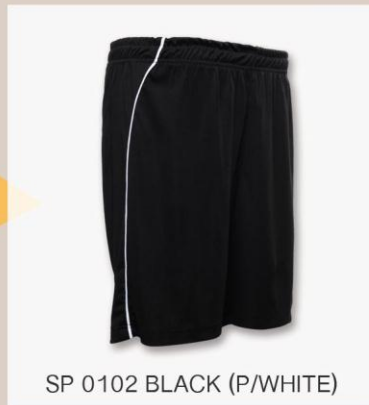

65% POLYESTER

35% COTTON

SIZES: XS-3XL

WEIGHT: 250G/M²

NEW ARRIVAL -

SS10
UNISEX

SS 1002 BLACK

SS 1005 RED

SS 1008 ROYAL

SS 1009 ASH GREY

LP05 LONG PANTS

100% POLYESTER SIZES: S-XL WEIGHT: 125G/M²

LP 0502 BLACK

LP06 LONG PANTS

HIGH DENSITY SIZES: S-XL WEIGHT: 125G/M²

LP 0601 NAVY (P/WHITE)

LP 0602 BLACK (P/MAROON)

NEW ARRIVAL -

SP01 UNISEX

100% POLYESTER SIZES: S-3XL WEIGHT: 140G/M²

SP 0102 BLACK (P/WHITE)

SP 0108 ROYAL (P/WHITE)

SP 0113 LIME GREEN (P/BLACK)