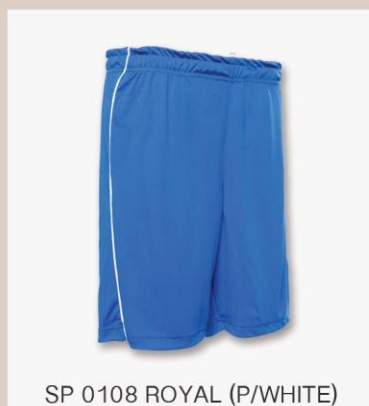

65% POLYESTER

35% COTTON

SIZES: XS-3XL

WEIGHT: 250G/M²

NEW ARRIVAL -

SS10
UNISEX

SS 1002 BLACK

SS 1005 RED

SS 1008 ROYAL

SS 1009 ASH GREY

LP05 LONG PANTS

100% POLYESTER SIZES: S-XL WEIGHT: 125G/M²

LP 0502 BLACK

LP06 LONG PANTS

HIGH DENSITY SIZES: S-XL WEIGHT: 125G/M²

LP 0601 NAVY (P/WHITE)

LP 0602 BLACK (P/MAROON)

NEW ARRIVAL -

SP01 UNISEX

100% POLYESTER SIZES: S-3XL WEIGHT: 140G/M²

SP 0102 BLACK (P/WHITE)

SP 0108 ROYAL (P/WHITE)

SP 0113 LIME GREEN (P/BLACK)