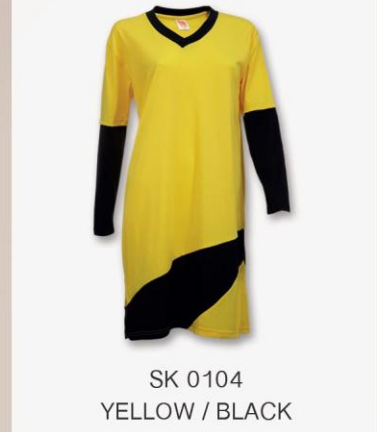

65% POLYESTER

35% COTTON

SIZES: S-3XL

WEIGHT: 175G/M²

- NEW ARRIVAL -

SK04 FEMALE

65% POLYESTER
35% COTTON
SIZES: S-3XL
WEIGHT: 175G/M²

SK03 FEMALE

SK 0302
BLACK / PINK

SK 0330
D.PURPLE / YELLOW

SK 0366
MILO GREEN / LIME GREEN

BACK
VIEW

SK 0326
MAGENTA / TURQUOISE

65% POLYESTER

35% COTTON

SIZES: S-3XL

WEIGHT: 175G/M²

SK02

FEMALE

BACK
VIEW

SK 0208
ROYAL / RED / WHITE

SK 0205
RED / BLACK / WHITE

SK 0213
L.GREEN / F.GREEN / WHITE

65% POLYESTER
35% COTTON
SIZES: S-3XL
WEIGHT: 175G/M²

SK01 FEMALE

SK 0101
NAVY / LT.BLUE

SK 0102
BLACK / ORANGE

BACK
VIEW

SK 0105
RED / BLACK

SK 0115
FOREST GREEN / LIME GREEN

SK 0104
YELLOW / BLACK