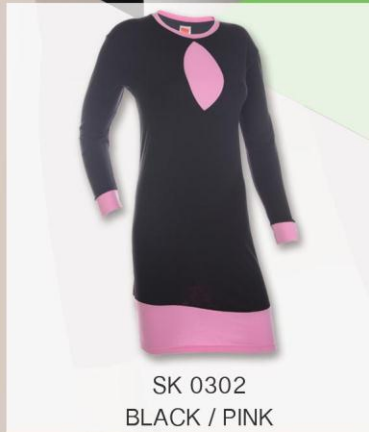

65% POLYESTER

35% COTTON

SIZES: S-3XL

WEIGHT: 175G/M²

- NEW ARRIVAL -

SK04 FEMALE

65% POLYESTER
35% COTTON
SIZES: S-3XL
WEIGHT: 175G/M²

SK03 FEMALE

SK 0302
BLACK / PINK

SK 0330
D.PURPLE / YELLOW

SK 0366
MILO GREEN / LIME GREEN

BACK
VIEW

SK 0326
MAGENTA / TURQUOISE

65% POLYESTER

35% COTTON

SIZES: S-3XL

WEIGHT: 175G/M²

SK02

FEMALE

BACK
VIEW

SK 0208
ROYAL / RED / WHITE

SK 0205
RED / BLACK / WHITE

SK 0213
L.GREEN / F.GREEN / WHITE

65% POLYESTER
35% COTTON
SIZES: S-3XL
WEIGHT: 175G/M²

SK01 FEMALE

SK 0101
NAVY / LT.BLUE

SK 0102
BLACK / ORANGE

BACK
VIEW

SK 0105
RED / BLACK

SK 0115
FOREST GREEN / LIME GREEN

SK 0104
YELLOW / BLACK