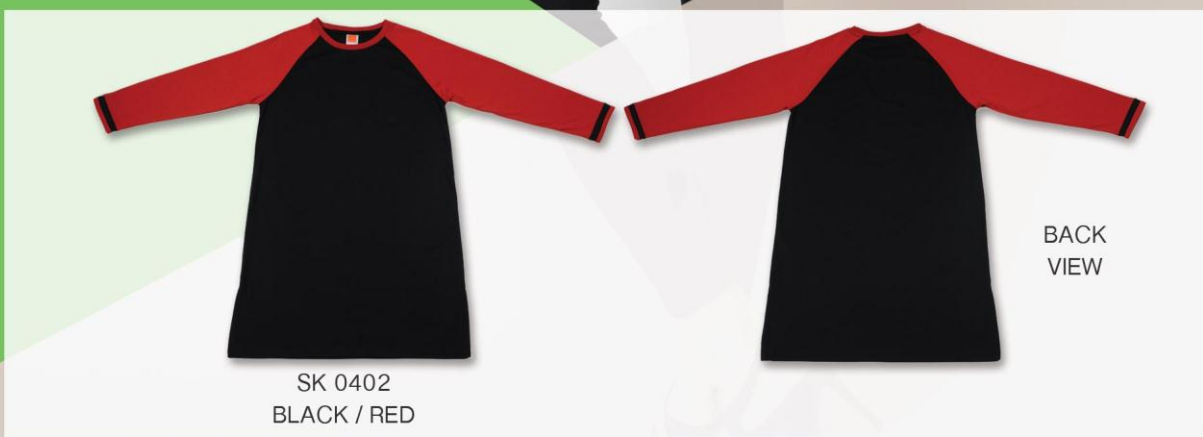

65% POLYESTER

35% COTTON

SIZES: S-3XL

WEIGHT: 175G/M²

- NEW ARRIVAL -

SK04 FEMALE

65% POLYESTER
35% COTTON
SIZES: S-3XL
WEIGHT: 175G/M²

SK03 FEMALE

SK 0302
BLACK / PINK

SK 0330
D.PURPLE / YELLOW

SK 0366
MILO GREEN / LIME GREEN

BACK
VIEW

SK 0326
MAGENTA / TURQUOISE

65% POLYESTER

35% COTTON

SIZES: S-3XL

WEIGHT: 175G/M²

SK02

FEMALE

BACK
VIEW

SK 0208
ROYAL / RED / WHITE

SK 0205
RED / BLACK / WHITE

SK 0213
L.GREEN / F.GREEN / WHITE

65% POLYESTER
35% COTTON
SIZES: S-3XL
WEIGHT: 175G/M²

SK01 FEMALE

SK 0101
NAVY / LT.BLUE

SK 0102
BLACK / ORANGE

BACK
VIEW

SK 0105
RED / BLACK

SK 0115
FOREST GREEN / LIME GREEN

SK 0104
YELLOW / BLACK