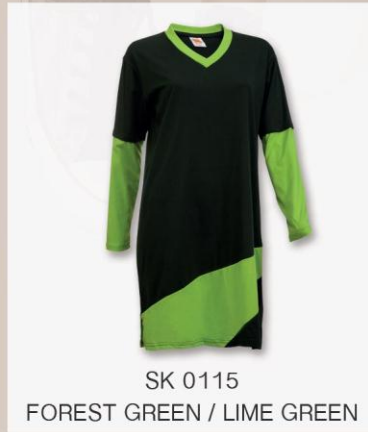

65% POLYESTER

35% COTTON

SIZES: S-3XL

WEIGHT: 175G/M²

- NEW ARRIVAL -

SK04 FEMALE

65% POLYESTER
35% COTTON
SIZES: S-3XL
WEIGHT: 175G/M²

SK03 FEMALE

WEIGHT: 175G/M²

SK02

FEMALE

BACK
VIEW

SK 0208
ROYAL / RED / WHITE

SK 0205
RED / BLACK / WHITE

SK 0213
L.GREEN / F.GREEN / WHITE

65% POLYESTER
35% COTTON
SIZES: S-3XL
WEIGHT: 175G/M²

SK01 FEMALE

SK 0101
NAVY / LT.BLUE

SK 0102
BLACK / ORANGE

BACK
VIEW

SK 0105
RED / BLACK

SK 0115
FOREST GREEN / LIME GREEN

SK 0104
YELLOW / BLACK