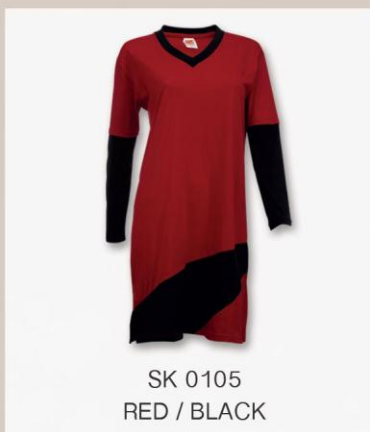

65% POLYESTER

35% COTTON

SIZES: S-3XL

WEIGHT: 175G/M²

- NEW ARRIVAL -

SK04 FEMALE

65% POLYESTER
35% COTTON
SIZES: S-3XL
WEIGHT: 175G/M²

SK03 FEMALE

WEIGHT: 175G/M²

SK02

FEMALE

BACK
VIEW

SK 0208
ROYAL / RED / WHITE

SK 0205
RED / BLACK / WHITE

SK 0213
L.GREEN / F.GREEN / WHITE

65% POLYESTER
35% COTTON
SIZES: S-3XL
WEIGHT: 175G/M²

SK01 FEMALE

SK 0101
NAVY / LT.BLUE

SK 0102
BLACK / ORANGE

BACK
VIEW

SK 0105
RED / BLACK

SK 0115
FOREST GREEN / LIME GREEN

SK 0104
YELLOW / BLACK