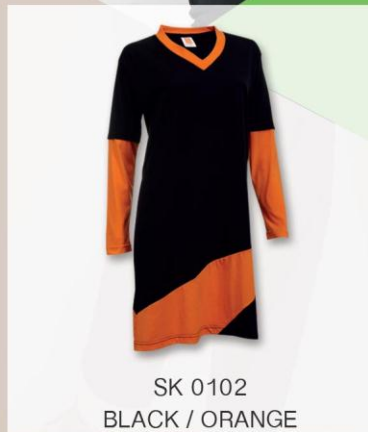

65% POLYESTER

35% COTTON

SIZES: S-3XL

WEIGHT: 175G/M²

- NEW ARRIVAL -

SK04 FEMALE

65% POLYESTER
35% COTTON
SIZES: S-3XL
WEIGHT: 175G/M²

SK03 FEMALE

SK 0302
BLACK / PINK

SK 0330
D.PURPLE / YELLOW

SK 0366
MILO GREEN / LIME GREEN

BACK
VIEW

SK 0326
MAGENTA / TURQUOISE

65% POLYESTER

35% COTTON

SIZES: S-3XL

WEIGHT: 175G/M²

SK02

FEMALE

BACK
VIEW

SK 0208
ROYAL / RED / WHITE

SK 0205
RED / BLACK / WHITE

SK 0213
L.GREEN / F.GREEN / WHITE

65% POLYESTER
35% COTTON
SIZES: S-3XL
WEIGHT: 175G/M²

SK01 FEMALE

SK 0101
NAVY / LT.BLUE

SK 0102
BLACK / ORANGE

BACK
VIEW

SK 0105
RED / BLACK

SK 0115
FOREST GREEN / LIME GREEN

SK 0104
YELLOW / BLACK