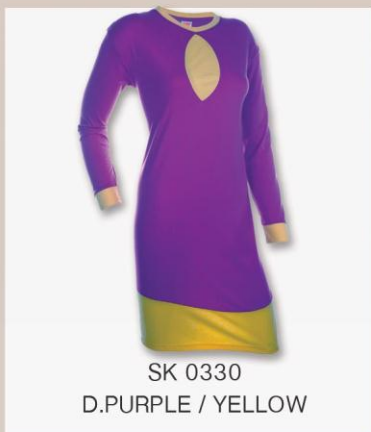

65% POLYESTER

35% COTTON

SIZES: S-3XL

WEIGHT: 175G/M²

- NEW ARRIVAL -

SK04 FEMALE

65% POLYESTER
35% COTTON
SIZES: S-3XL
WEIGHT: 175G/M²

SK03 FEMALE

SK 0302
BLACK / PINK

SK 0330
D.PURPLE / YELLOW

SK 0366
MILO GREEN / LIME GREEN

BACK
VIEW

SK 0326
MAGENTA / TURQUOISE

65% POLYESTER

35% COTTON

SIZES: S-3XL

WEIGHT: 175G/M²

SK02

FEMALE

BACK
VIEW

SK 0208
ROYAL / RED / WHITE

SK 0205
RED / BLACK / WHITE

SK 0213
L.GREEN / F.GREEN / WHITE

65% POLYESTER
35% COTTON
SIZES: S-3XL
WEIGHT: 175G/M²