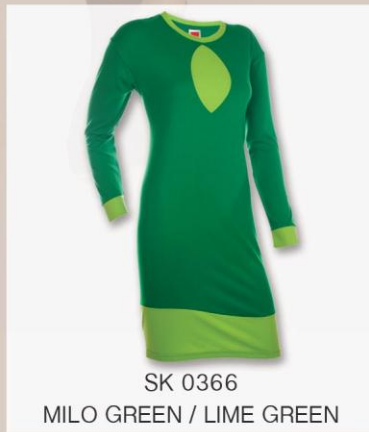

65% POLYESTER

35% COTTON

SIZES: S-3XL

WEIGHT: 175G/M²

- NEW ARRIVAL -

SK04 FEMALE

65% POLYESTER
35% COTTON
SIZES: S-3XL
WEIGHT: 175G/M²

SK03 FEMALE

SK 0302
BLACK / PINK

SK 0330
D.PURPLE / YELLOW

SK 0366
MILO GREEN / LIME GREEN

BACK
VIEW

SK 0326
MAGENTA / TURQUOISE

65% POLYESTER

35% COTTON

SIZES: S-3XL

WEIGHT: 175G/M²

SK02

FEMALE

BACK
VIEW

SK 0208
ROYAL / RED / WHITE

SK 0205
RED / BLACK / WHITE

SK 0213
L.GREEN / F.GREEN / WHITE

65% POLYESTER
35% COTTON
SIZES: S-3XL
WEIGHT: 175G/M²

SK01 FEMALE

SK 0101
NAVY / LT.BLUE

SK 0102
BLACK / ORANGE

BACK
VIEW

SK 0105
RED / BLACK

SK 0115
FOREST GREEN / LIME GREEN

SK 0104
YELLOW / BLACK